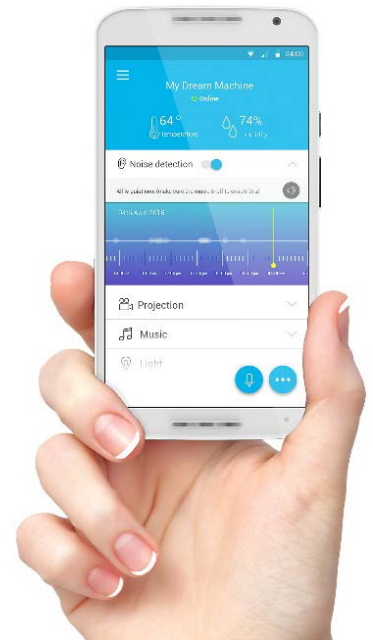

Wi-Fi Audio Monitor with Sound and Light Projector

Smart Nursery Dream Machine (MBP85SN)

Your nursery just got smarter

Help your little one sleep soundly with the Motorola Smart Nursery Dream Machine. This connected sound and light projector with audio monitoring is controlled with the Hubble application. The Dream Machine comes with a night light/mood light with different colors, three animated scenes, and downloadable lullabies to help calm your baby at night. The audio monitoring feature with two-way communication alerts you when your child is upset and allows you to speak to them and sooth them back to sleep. With Motorola's Smart Nursery Dream Machine, your nursery just got smarter.

Features

Smart Nursery Dream Machine

Features

- Projector with 3 animated scenes
- Night light/Mood light with changing colours
- Wi-Fi Wireless Connectivity. Remote control via Hubble application for compatible smartphones or tablets: turn features on/off and set projector timer
- Lullabies and nature sounds downloadable from Hubble
- Audio monitor with Noise detection alerts
- Temperature & humidity monitoring
- Two-way communication
- Part of the Motorola Smart Nursery system